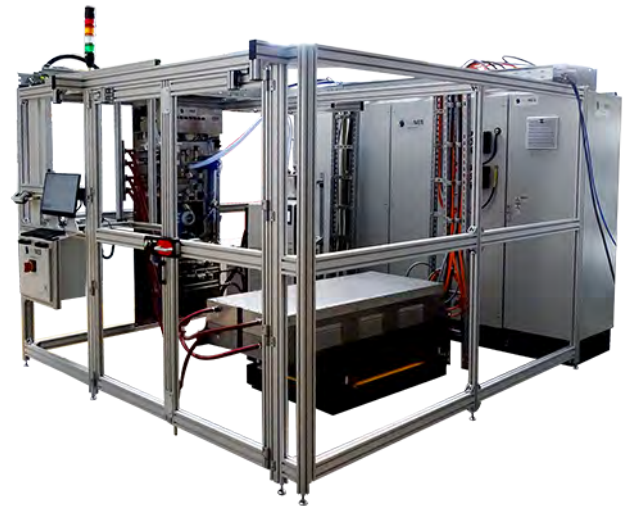

BATTERIEINSPEKTOR™

Quality from the Cell to the Final Product

The batterieinspektor™ by ProNES integrates market-leading hardware and software for innovative, automated, and digitalised battery testing. The wide range of test parameters lets you ensure the highest quality at every stage of battery manufacturing.

The batterieinspektor™ combines the most diverse hardware and software modules. Regardless of the position in the manufacturing process, the modules can be adapted to the respective quality requirements.

Cell

Goods reception

- Surface
- Classification
- HV stability

Label creation

- Example: data matrix code (traceability)

Module

Surface

Software test