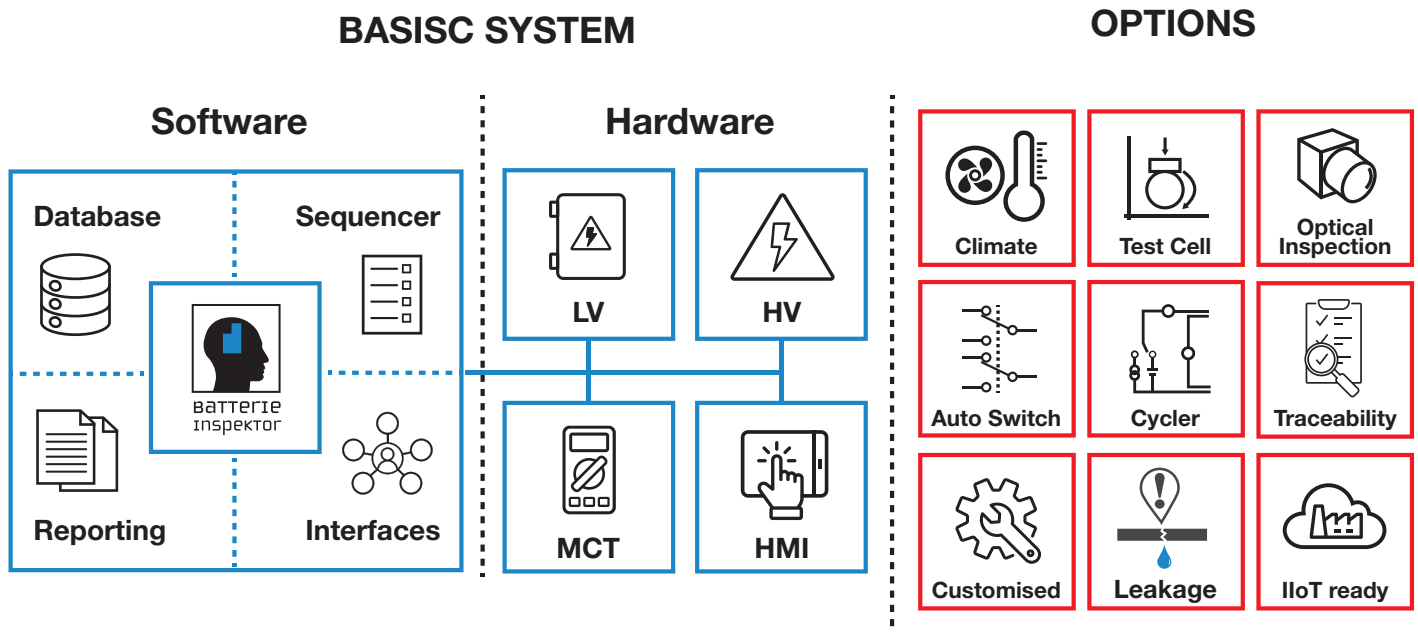

Balancing

State of charge (SOC)

HV stability

Optional: Leakage

Label creation

- Example: data matrix code (traceability)

BMU

Flash

Test

Read BMU memory

Measure

Complete CAN tracing

Test Interlock

Insulation resistance

Voltage stability

Software test

Label creation

- Example: data matrix code (traceability)

Battery Pack

Flash

Climate panels

Test all systems

Charge to delivery state (Balance SoC)

Test

Read BMU memory

Label creation

- Example: data matrix code (traceability)

Modularer Aufbau des Prüfsystems

Your Benefits at a Glance

- Smart Battery Manufacturing from a single source
- Consulting in an early project phase
- Establishment of a complete and continuous testing strategy
- Establishment of a long-term partnership with the project developers
- Data acquisition – device connectivity – data management